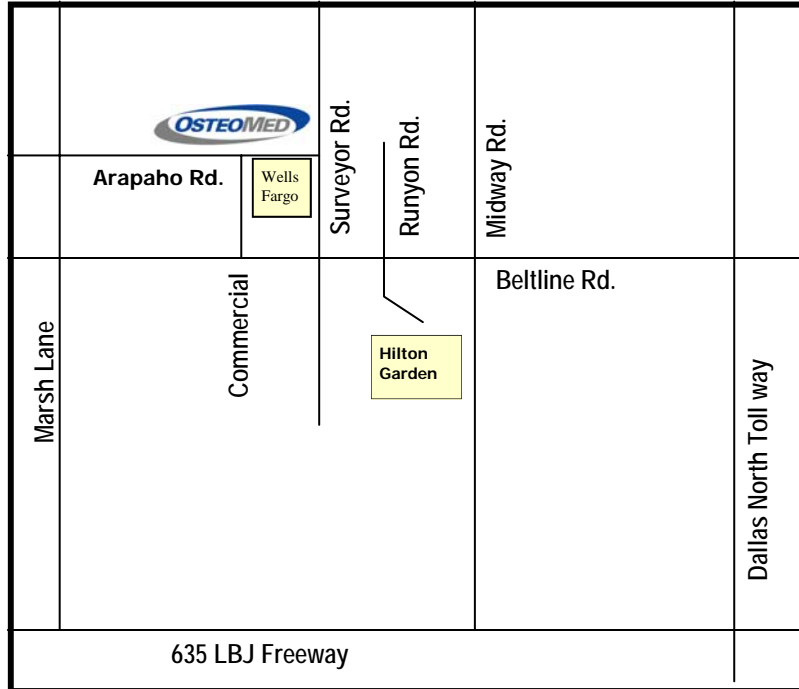

Directions to OsteoMed

**3885 Arapaho Rd.
Addison, TX 75001
972-677-4600**

N ↑

Directions From Love Field —Take Dallas North Tollway to Beltline. Turn left on Beltline (W). Go Past Midway and Surveyor. You will see the Wells Fargo Bank Building on your right. Commercial is at that stoplight just past the building. You will turn right (N) on Commercial and the street will dead end into our building.

Directions from DFW Airport— Take North exit out of airport to 121. Merge right to exit 635 (W). Pass under US35 and continue to Marsh Lane Exit. Turn left (N) on Marsh. Continue north until Beltline Rd. then turn right (E). Continue on Beltline to second light and turn left (N) on Commercial and the street will dead end into our building.